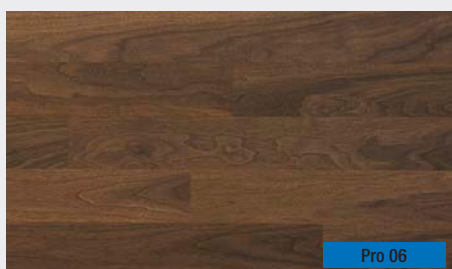

Swing 06

European Oak Premium

Swing 06

Ivory Oak Premium

Swing 06

Ivory Oak Rustic Light

WALNUTS – OŘECHY

Pro 06